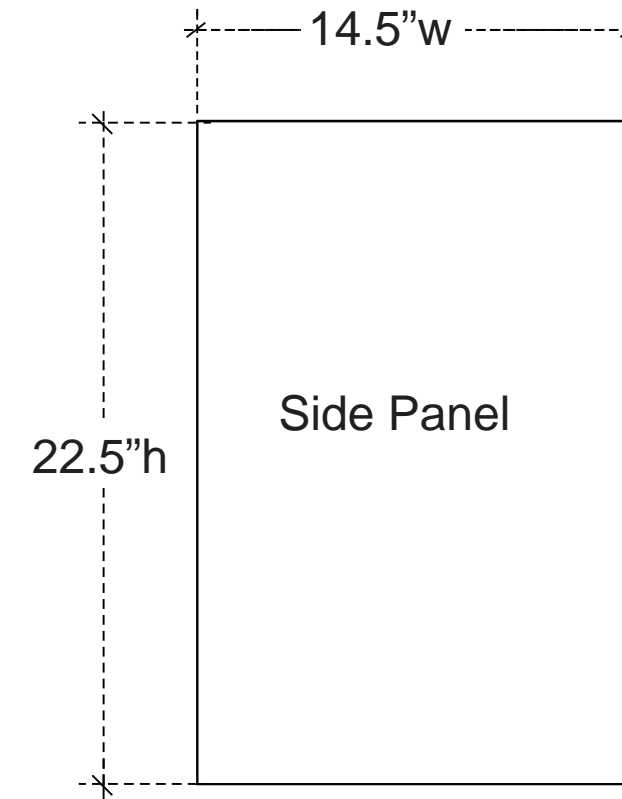

Another

**classic** presentation

Classic Presentation *24 Plus* Graphic Dims

*Optional Headers*

*Headers come in black or white Sintra - Requires a Set of Header Clips (POP-119)*

Live Area = 14.5" w x 22.5" h  
NO BLEED  
Finished Size = 14.5" w x 22.5" h

Roll-able Graphic with 1/4" Black Hook Velcro applied to all 4 sides of the Back Surface

Live Area = 30.5" w x 22.5" h  
NO BLEED  
Finished Size = 30.5" w x 22.5" h

Roll-able Graphic with 1/4" Black Hook Velcro applied to all 4 sides of the Back Surface

Live Area = 14.5" w x 22.5" h  
NO BLEED  
Finished Size = 14.5" w x 22.5" h

Roll-able Graphic with 1/4" Black Hook Velcro applied to all 4 sides of the Back Surface