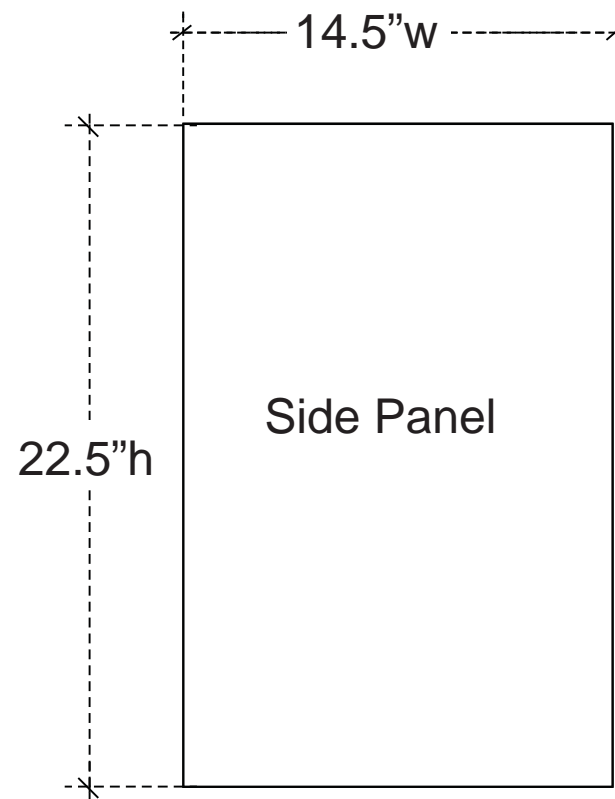

Another

**classic** presentation

Classic Presentation *24 Plus* Graphic Dims

*Optional Headers*

*Headers come in black or white Sintra - Requires a Set of Header Clips (POP-119)*

Live Area = 14.5" w x 22.5" h  
NO BLEED  
Finished Size = 14.5" w x 22.5" h

Roll-able Graphic with 1/4" Black Hook Velcro applied to all 4 sides of the Back Surface

Live Area = 30.5" w x 22.5" h  
NO BLEED  
Finished Size = 30.5" w x 22.5" h

Roll-able Graphic with 1/4" Black Hook Velcro applied to all 4 sides of the Back Surface

Live Area = 14.5" w x 22.5" h  
NO BLEED  
Finished Size = 14.5" w x 22.5" h

Roll-able Graphic with 1/4" Black Hook Velcro applied to all 4 sides of the Back Surface