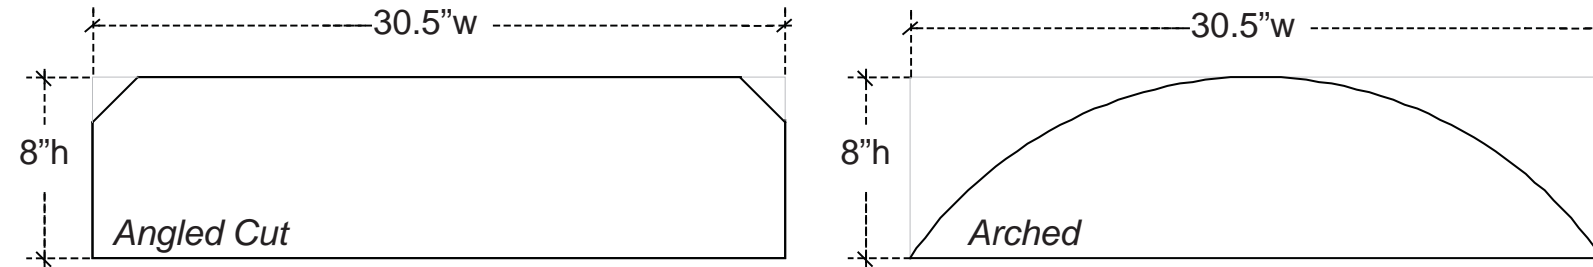

Another

**classic** presentation

Classic Presentation *24 Plus* Graphic Dims

*Optional Headers*

*Headers come in black or white Sintra - Requires a Set of Header Clips (POP-119)*

Live Area = 14.5" w x 22.5" h  
NO BLEED  
Finished Size = 14.5" w x 22.5" h

Roll-able Graphic with 1/4" Black Hook Velcro applied to all 4 sides of the Back Surface

Live Area = 30.5" w x 22.5" h  
NO BLEED  
Finished Size = 30.5" w x 22.5" h

Roll-able Graphic with 1/4" Black Hook Velcro applied to all 4 sides of the Back Surface

Live Area = 14.5" w x 22.5" h  
NO BLEED  
Finished Size = 14.5" w x 22.5" h

Roll-able Graphic with 1/4" Black Hook Velcro applied to all 4 sides of the Back Surface